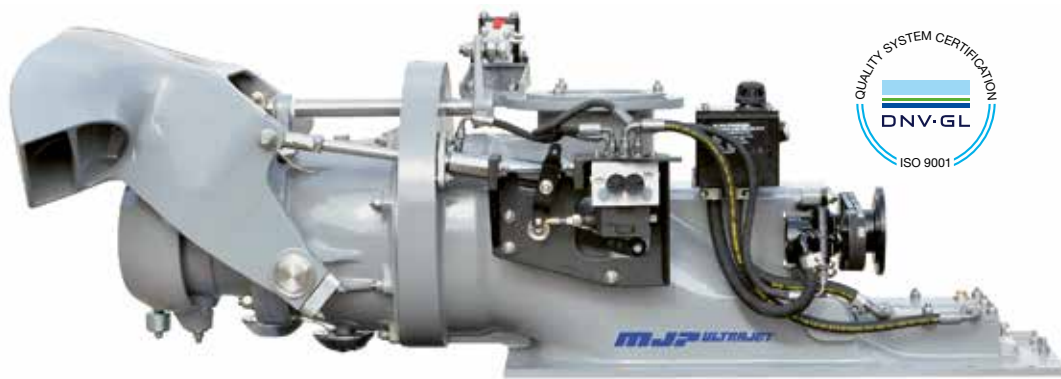

The MJP Ultrajet range excels where high bollard pull and exceptional acceleration is a specified craft requirement and boat speed must not be sacrificed to achieve this.

High Speed High Thrust Waterjets

Higher thrust than jets of an equal size across the entire boat speed range

Features & Benefits

- Superior manoeuvrability. Ability to accelerate quickly, reverse, stop, rotate, hold station and move sideways
- Light weight and compact design with a variety of on jet and remote mounted hydraulic control systems
- Superior static thrust to wet weight ratio of any production waterjet currently available
- Uses high quality production methods to allow volume manufacture at competitive prices

A force to trust

MJP
MARINE JET POWER

High Speed High Thrust Waterjets

MJP Ultrajet Model	Impeller Diameter mm (inches)	Max Input Power* Planing Craft kW (bhp)	Max Drive Speed rpm	Max High Speed Craft. Planing, tonnes (lb.)			
				Single jet	Twin jet	Triple jet	Quad jet
25I	250 (9.8)	261 (350)	3,600	4 (8,816)	9 (19,836)	15 (33,060)	
25IHT	305 (12.0)	275 (370)	3,000	6 (13,224)	13 (28,652)	22 (48,488)	
305	305 (12.0)	336 (450)	3,000	6 (13,224)	13 (28,652)	22 (48,488)	
305HT	340 (13.4)	298 (400)	2,700	9 (19,836)	20 (44,080)	32 (70,528)	
340	340 (13.4)	448 (600)	2,700	9 (19,836)	20 (44,080)	32 (70,528)	
340HT	375 (14.8)	410 (550)	2,400	12 (26,448)	26 (57,304)	42 (92,568)	
377	375 (14.8)	634 (850)	2,400	12 (26,448)	26 (57,304)	42 (92,568)	
410	410 (16.1)	746 (1000)	2,200	14 (30,856)	32 (70,528)	50 (110,200)	
452	450 (17.7)	900 (1200)	2,100		35 (77,140)	55 (121,220)	70 (154,280)