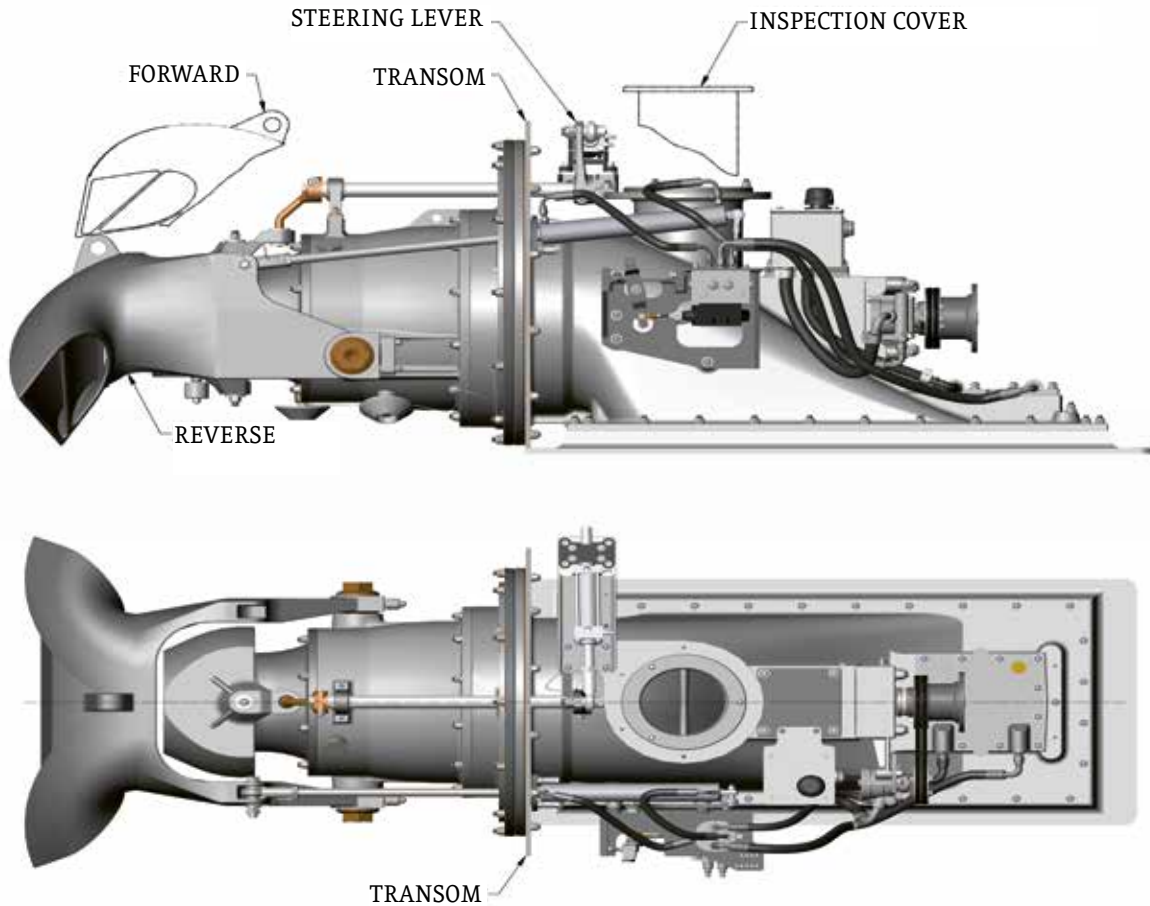

Higher thrust than jets of an equal size across the entire boat speed range

Features & Benefits

- Superior manoeuvrability. Ability to accelerate quickly, reverse, stop, rotate, hold station and move sideways
- Light weight and compact design with a variety of on jet and remote mounted hydraulic control systems
- Superior static thrust to wet weight ratio of any production waterjet currently available
- Uses high quality production methods to allow volume manufacture at competitive prices

A force to trust

MJP
MARINE JET POWER

High Speed High Thrust Waterjets

MJP Ultrajet Model	Impeller Diameter mm (inches)	Max Input Power* Planing Craft kW (bhp)	Max Drive Speed rpm	Max High Speed Craft. Planing, tonnes (lb.)			
				Single jet	Twin jet	Triple jet	Quad jet
25I	250 (9.8)	261 (350)	3,600	4 (8,816)	9 (19,836)	15 (33,060)	
25IHT	305 (12.0)	275 (370)	3,000	6 (13,224)	13 (28,652)	22 (48,488)	
305	305 (12.0)	336 (450)	3,000	6 (13,224)	13 (28,652)	22 (48,488)	
305HT	340 (13.4)	298 (400)	2,700	9 (19,836)	20 (44,080)	32 (70,528)	
340	340 (13.4)	448 (600)	2,700	9 (19,836)	20 (44,080)	32 (70,528)	
340HT	375 (14.8)	410 (550)	2,400	12 (26,448)	26 (57,304)	42 (92,568)	
377	375 (14.8)	634 (850)	2,400	12 (26,448)	26 (57,304)	42 (92,568)	
410	410 (16.1)	746 (1000)	2,200	14 (30,856)	32 (70,528)	50 (110,200)	
452	450 (17.7)	900 (1200)	2,100		35 (77,140)	55 (121,220)	70 (154,280)