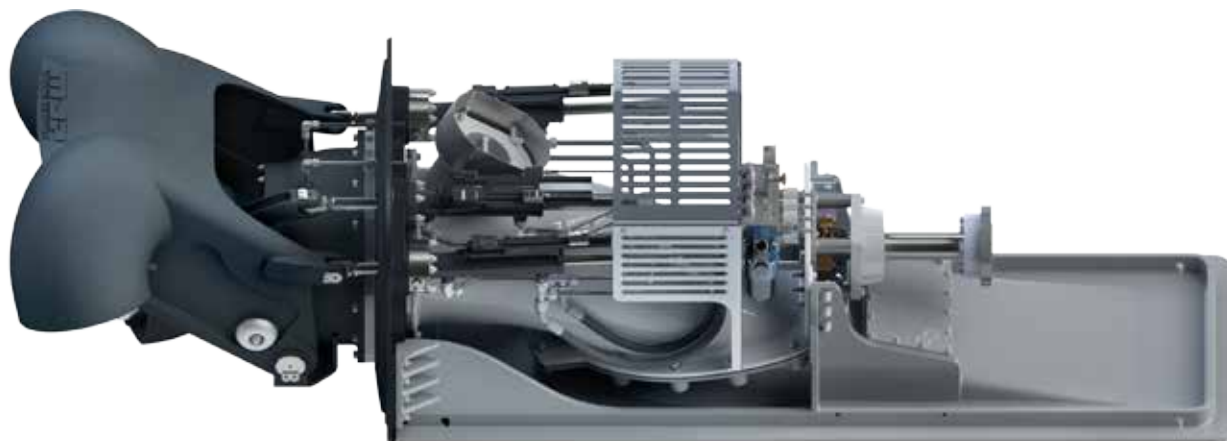

The MJP Hybrid waterjet concept combines the very best characteristics of the revolutionary MJP DRB series and the well known MJP Ultrajet series. Marine Jet Power proudly introduces a totally new product that is optimized for high-speed applications with a proven pump unit – all at a competitive price.

MJP Hybrid Waterjets

Features & Benefits

- Complete jet assembly, in aluminum frame for welding or bolting into hull structure.
- Well proven, full duplex stainless steel pump with superior wear strength. No separate wear liner.
- Part of intake tunnel in GRP for corrosion protection and minimum maintenance of intake structure.
- Mixed-flow jet technology with minimum tip clearance for superior performance.
- Inboard support bearing and standard shaft length prepared for intermediate coupling and shaft.
- Inboard hydraulics assembled on the jet.

Description

The MJP Hybrid is a unique combination of MJP technologies that offers striking performance in an attractive package, suitable for all high-speed applications. It is a complete jet for fast mounting, welding or bolting, into the hull structure.

Standardized scope of supply

The MJP Hybrid is built for standardization reducing the need for many options. Intermediate shafting between jet shaft and gearbox flange, control system options and special intake shapes are examples of items that can be considered optional.