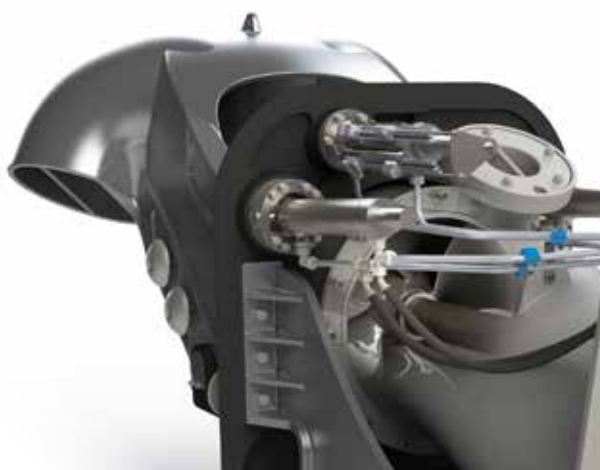

The MJP Hybrid waterjet concept combines the very best characteristics of the revolutionary MJP DRB series and the well known MJP Ultrajet series. Marine Jet Power proudly introduces a totally new product that is optimized for high-speed applications with a proven pump unit – all at a competitive price.

MJP Hybrid Waterjets

Features & Benefits

- Complete jet assembly, in aluminum frame for welding or bolting into hull structure.
- Well proven, full duplex stainless steel pump with superior wear strength. No separate wear liner.
- Part of intake tunnel in GRP for corrosion protection and minimum maintenance of intake structure.
- Mixed-flow jet technology with minimum tip clearance for superior performance.
- Inboard support bearing and standard shaft length prepared for intermediate coupling and shaft.
- Inboard hydraulics assembled on the jet.

Description

The MJP Hybrid is a unique combination of MJP technologies that offers striking performance in an attractive package, suitable for all high-speed applications. It is a complete jet for fast mounting, welding or bolting, into the hull structure.

Standardized scope of supply

The MJP Hybrid is built for standardization reducing the need for many options. Intermediate shafting between jet shaft and gearbox flange, control system options and special intake shapes are examples of items that can be considered optional.