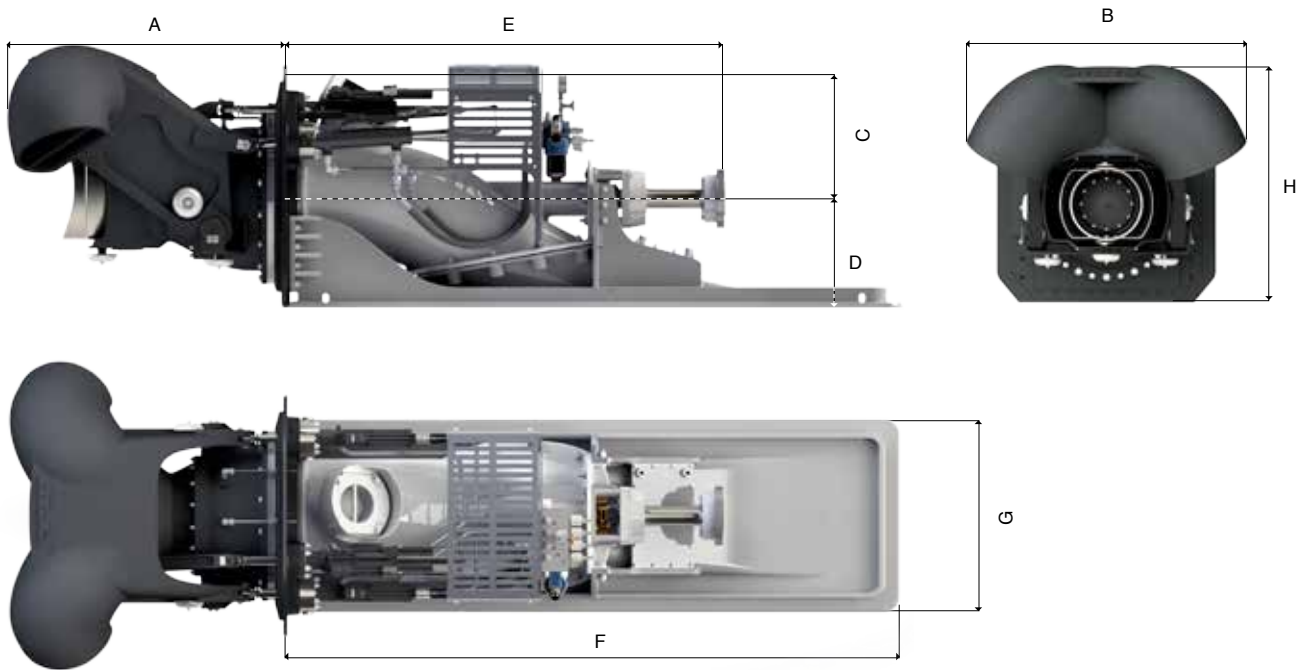

MJP HYBRID

SIZE	kW	A	B	C	D*	E*	F*	G*	H	Steerable (kg)	Intake V Litres*
300	750	780	670	424	300	1214	1700	570	745	440	75
350	1000	910	780	495	350	1417	1985	630	850	605	130
400	1250	1040	890	565	400	1618	2266	720	965	820	200
450	1500	1170	1000	636	450	1821	2550	810	1090	1190	285
500	2000	1300	1100	710	500	2020	2830	900	1256	1575	390

*Dimensions may vary in each project